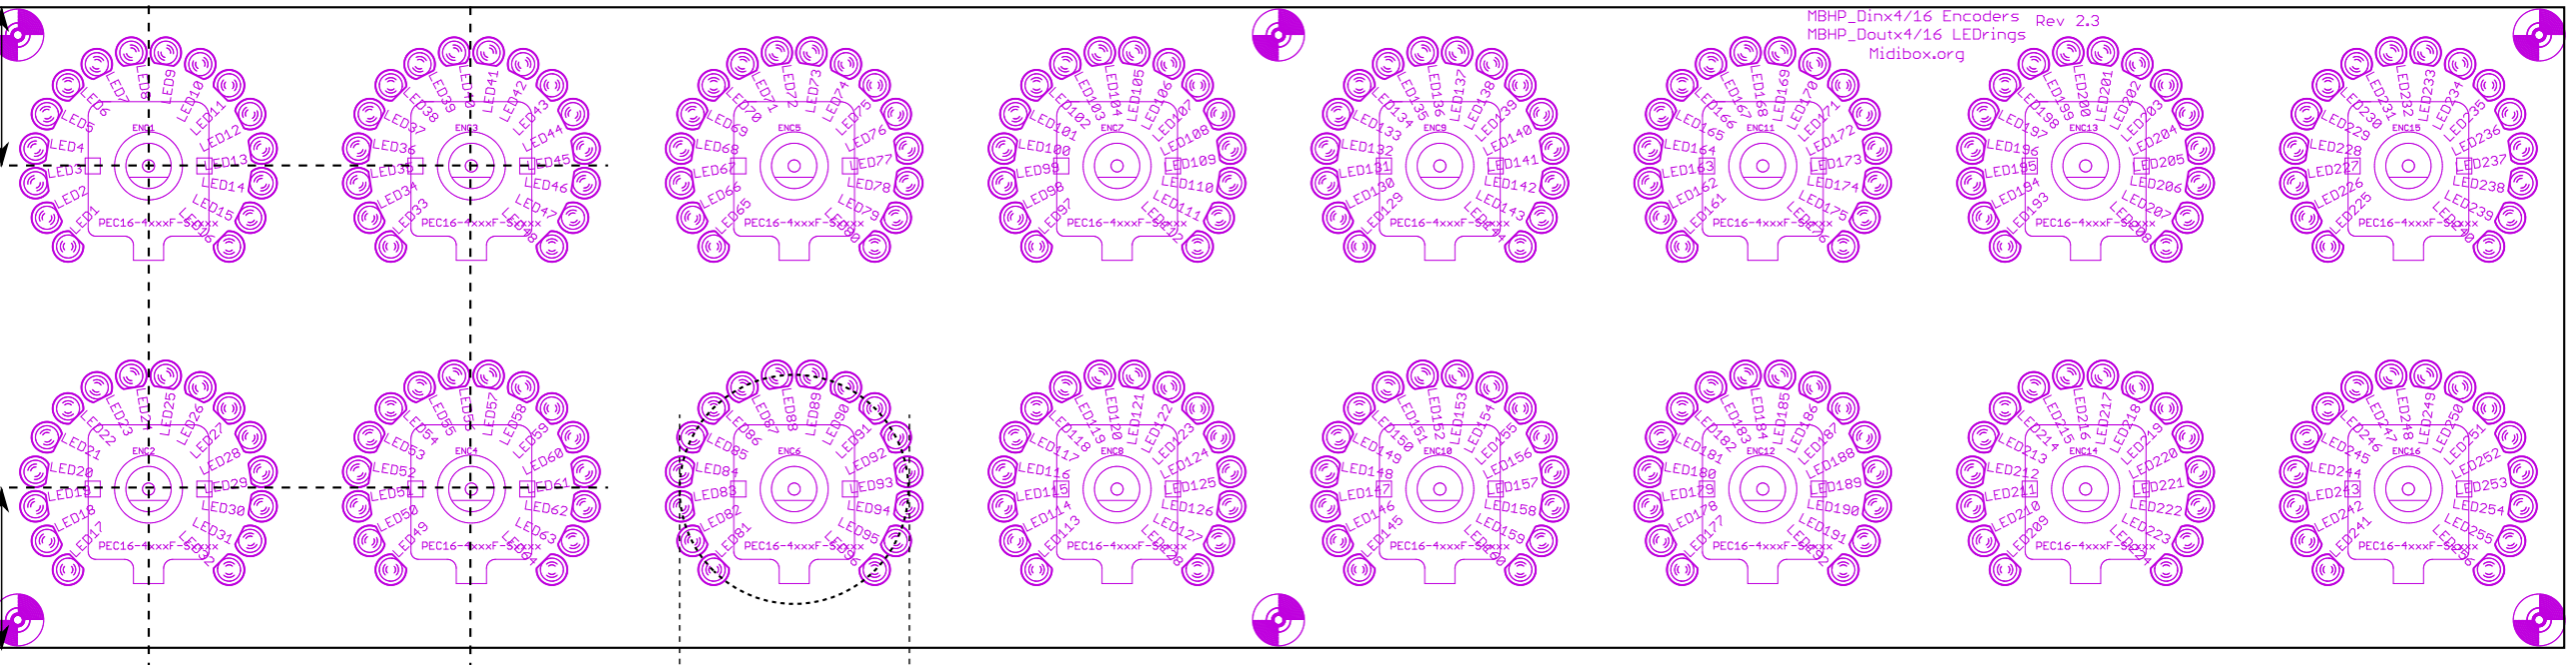

13,472 inch (342,18 mm)

1,684 inch (42,77 mm)

0,842 inch (21,39 mm)

3,368 inch (85,54 mm)

MBHP\_Dinx4/16 Encoders Rev 2.3  
MBHP\_Doutx4/16 LEDrings  
Midibox.org

1,684 inch (42,77 mm)

1,181 inch (30 mm)